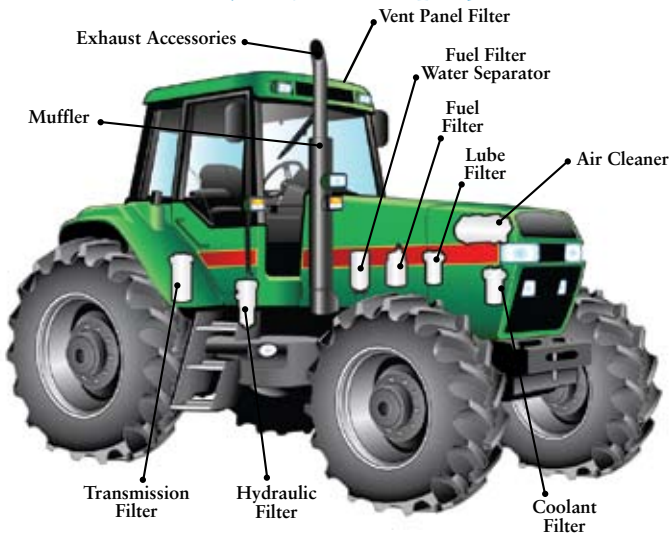

Donaldson Featured Parts Engine Air Filters

Total Filtration Solutions for your Equipment

P153551
Air Primary Konepac™
Donaldson ECG Air Cleaner
On-Highway Trucks

P533814
Air Primary Radial Seal
On-Highway Trucks

P181052
Air Primary Cyclopac
Donaldson FWA/FWG Air Cleaner
Off-Road Equipment

P543614
Air Primary Radial Seal
Isuzu Mid-Range Trucks

P527484
Air Primary Radial Seal
Donaldson EPG Air Cleaner
On-Highway Trucks